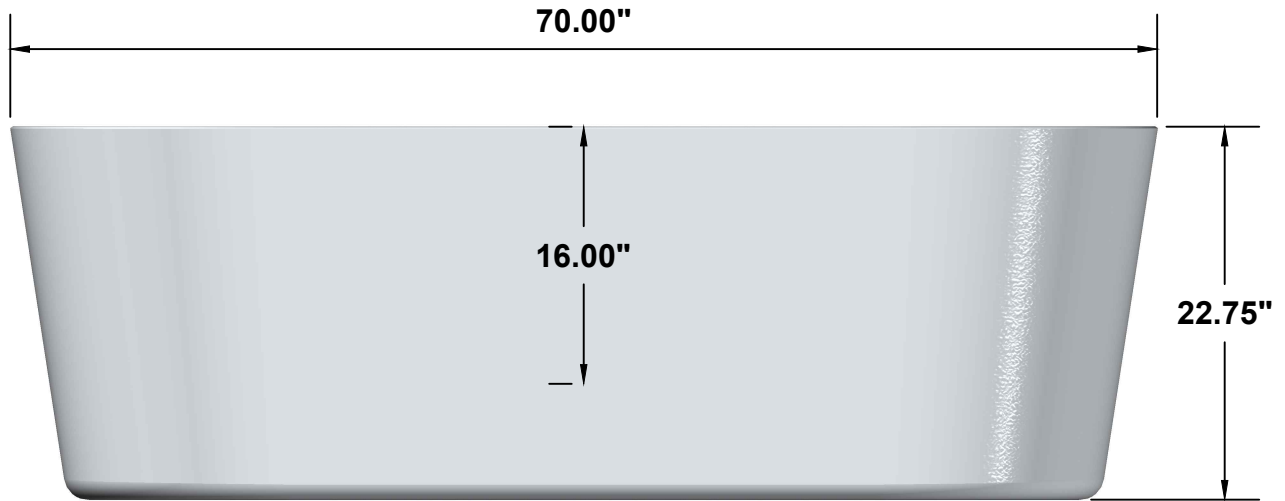

DDI BATHWARE

BAYLEE
DD3370FSO

Side View

Top View

3D View