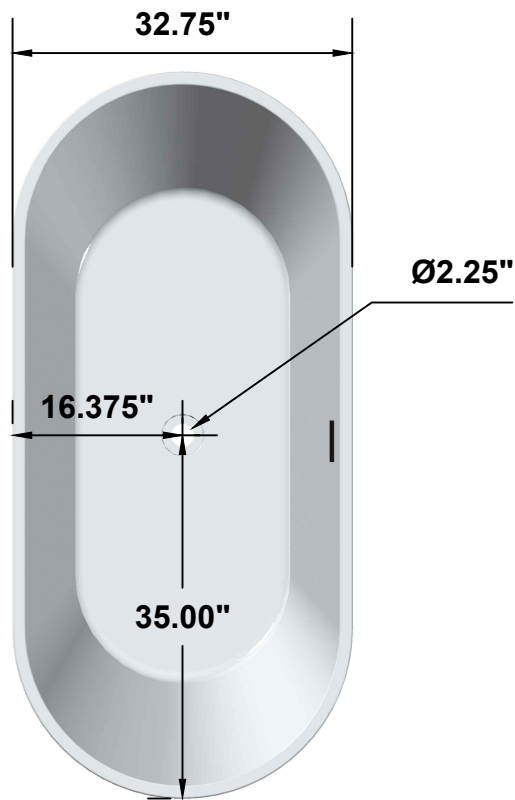

DDI BATHWARE

BAYLEE
DD3370FSO

Side View

Top View

3D View